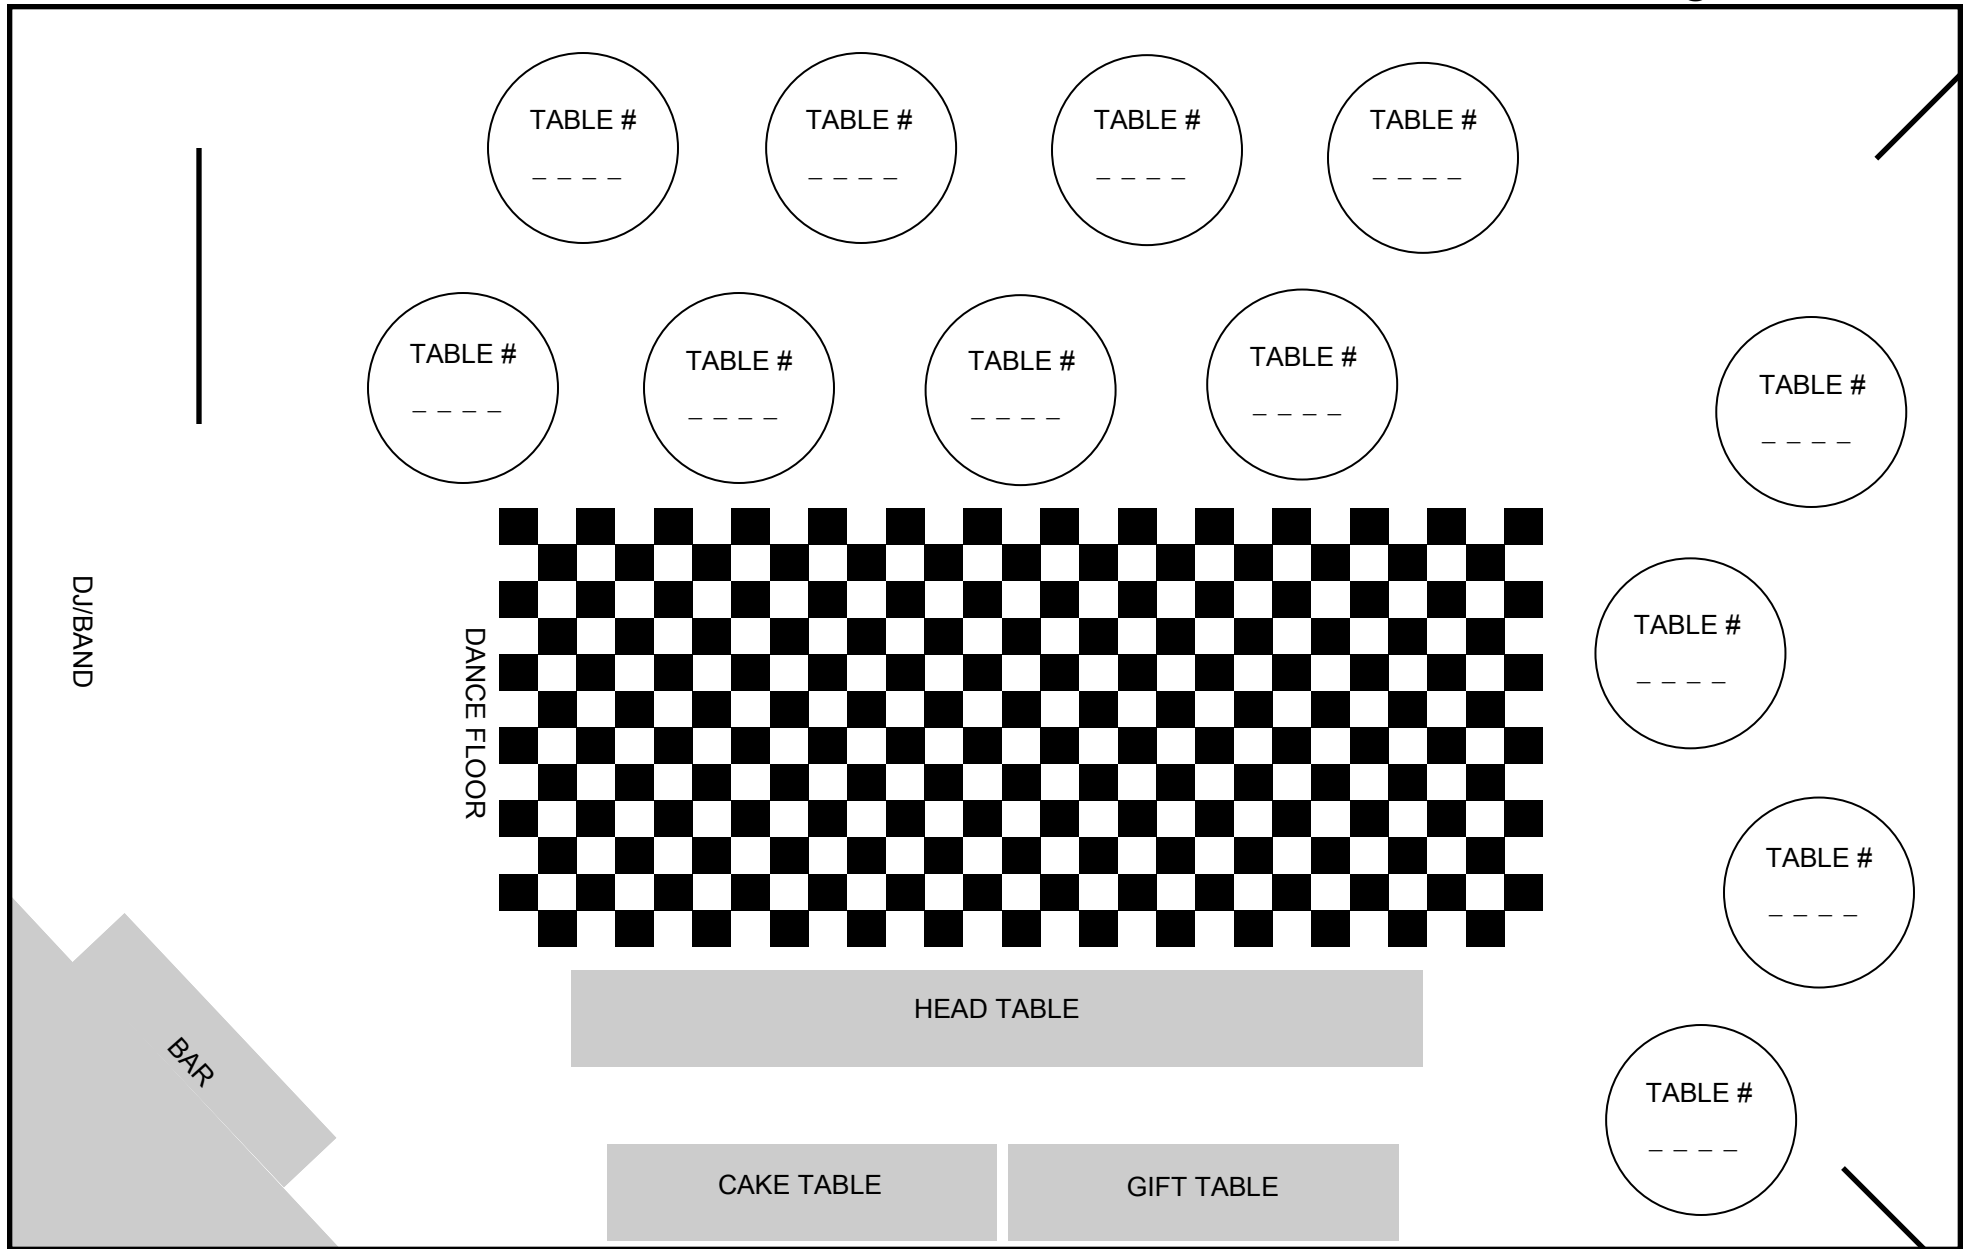

**BALLROOM #2 (LA LUNA)**

Minimum guest count of 70 is required. Maximum capacity is 140 with a head table and 150 without a head table.

Tables are 72" and are set for 10 people.

GUEST/EVENT ENTRANCE

@ SIDE OF BUILDING

SERVICE/VENDOR ENTRANCE

@ REAR OF BUILDING